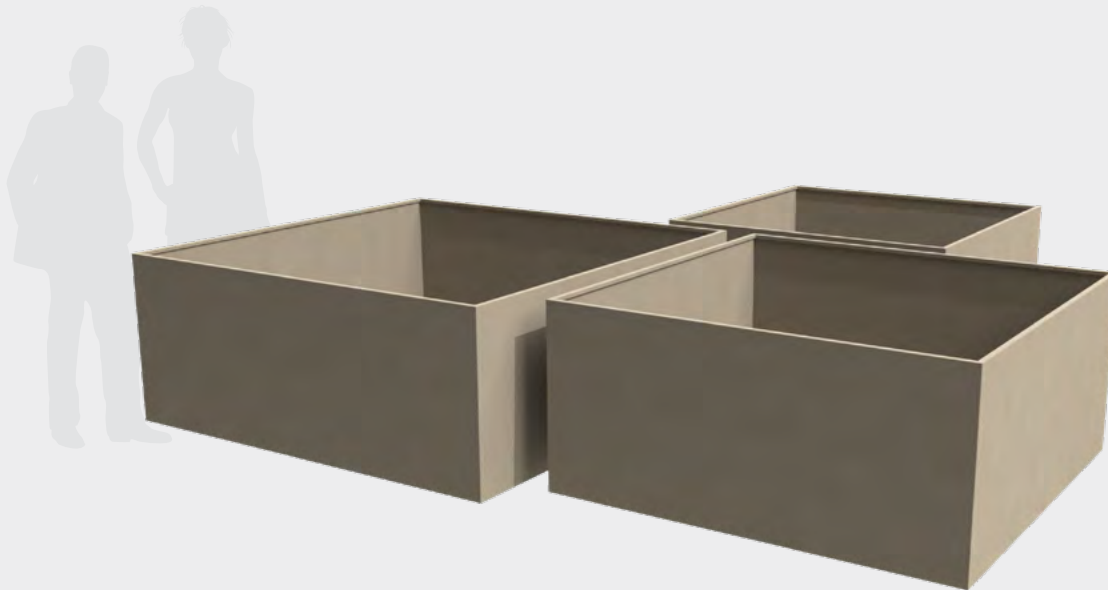

Oversize Planter

Size	Weight	Code
1500x1500 - 800 Tall	200	PB151580
1750x1750 - 800 Tall	245	PB171780
2000x2000 - 800 Tall	295	PB202080

*Contact us for even bigger sizes!