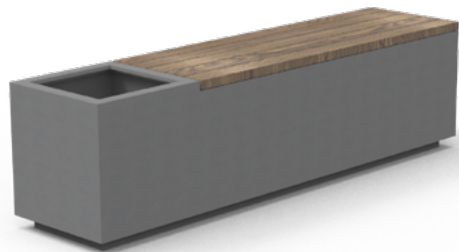

Contact our Team

08 8295 5500

mail@topcco.com.au

topcco.com.au

Visit Us

35 Audley st Woodville North SA 5012

Workshop 7am-3pm M-F

Office 7am-3pm M-F