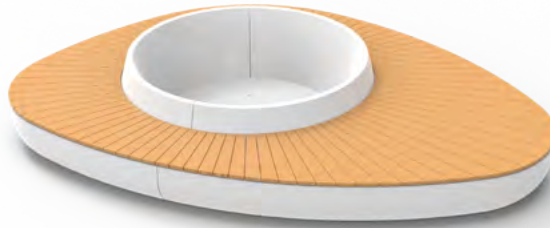

About Us

What we are About

Topcco is a GRC (Glassfibre Reinforced Concreted) manufacturer with over 30 years' experience, an Australian family owned company who have developed the GRC industry into what it has become today.

Custom Designs

With the versatility of GRC there are almost no limits to what can be achieved and manufactured, almost any texture, shape and colour can be achieved, With our team of master craftsman.